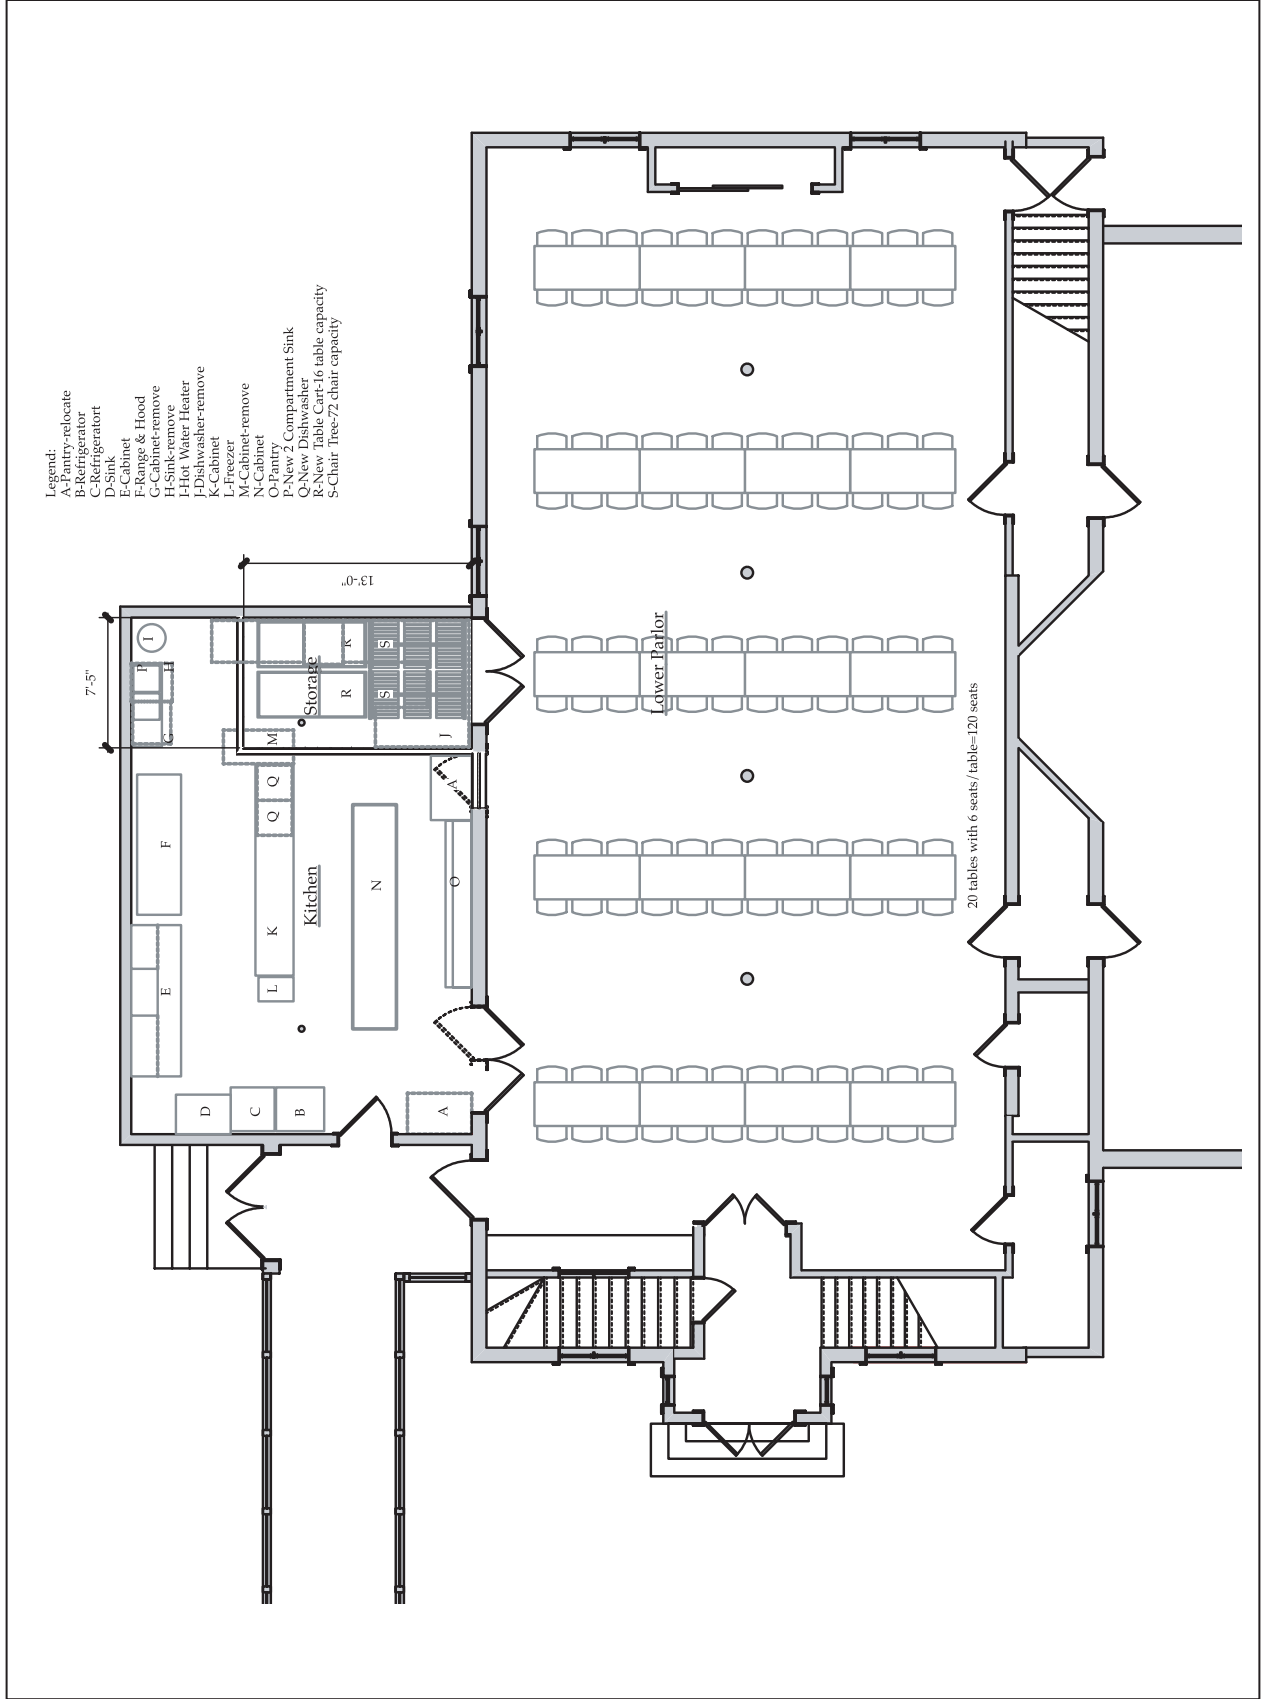

MAMARONECK UNITED METHODIST CHURCH

Lower Parlor/Kitchen Plan