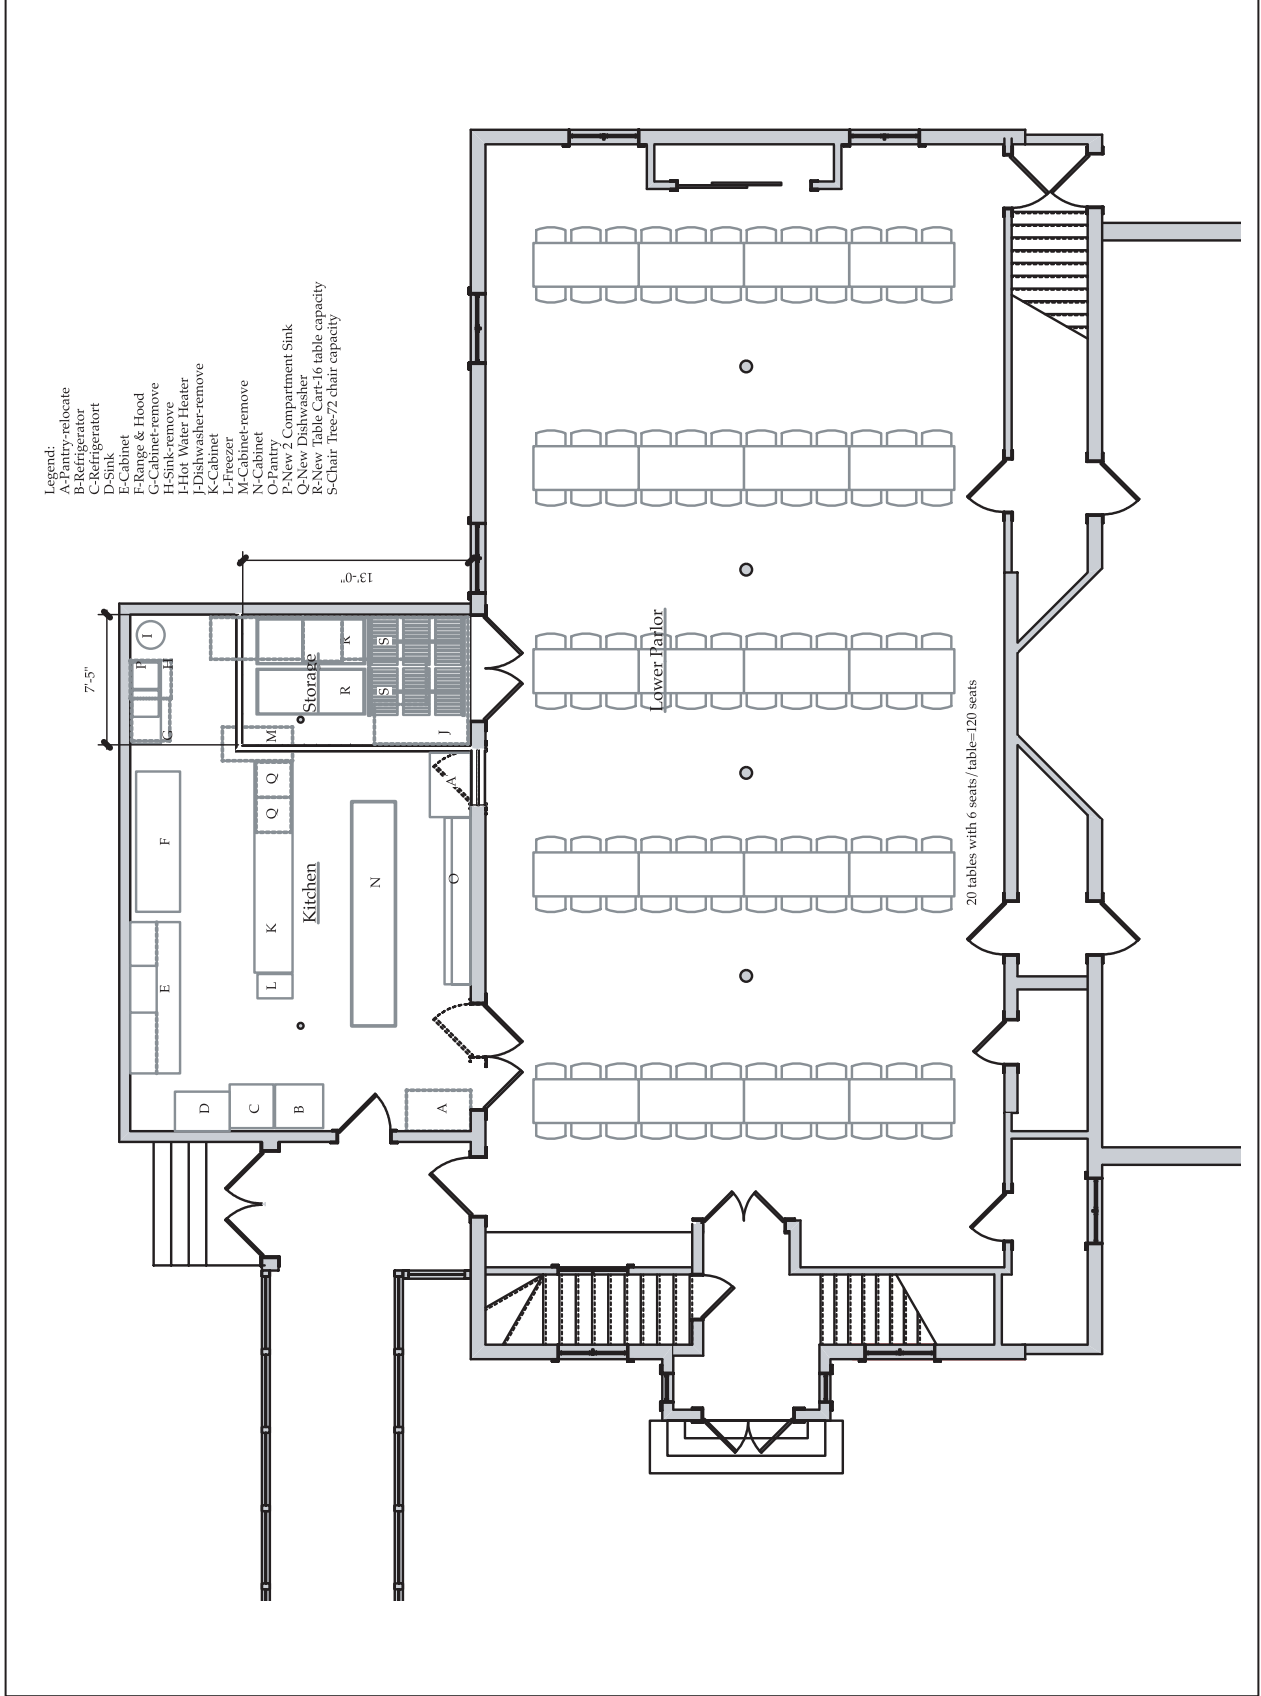

# MAMARONECK UNITED METHODIST CHURCH

Lower Parlor/Kitchen Plan